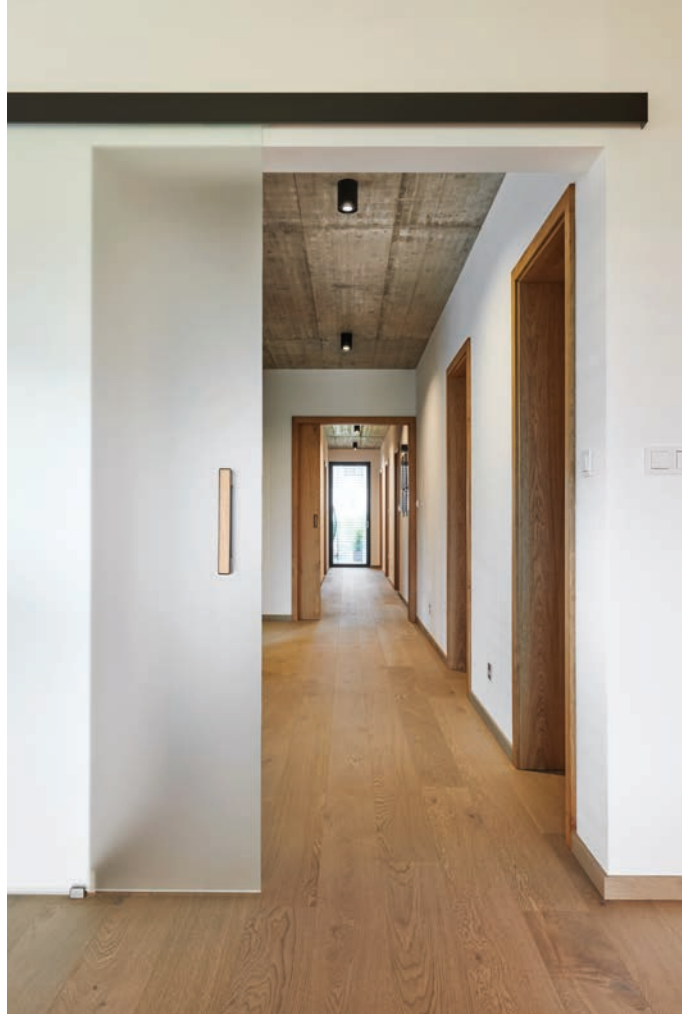

Dokonale sladěný interiér od jediného výrobce díky HANÁK Interior Concept. Výroba veškerého interiérového nábytku včetně interiérových dveří v nejvyšší kvalitě, jednotném designu, materiálovém a barevném provedení.

Perfectly matched interior from a single manufacturer thanks to HANÁK Interior Concept. Production of all interior furniture, including interior doors in the highest quality, uniform design, material and colour scheme.

Идеально согласованный интерьер от одного производителя благодаря HANAK Interior Concept. Производство всей мебели для интерьера, включая межкомнатные двери самого высокого качества, единого дизайна, материала и цвета.